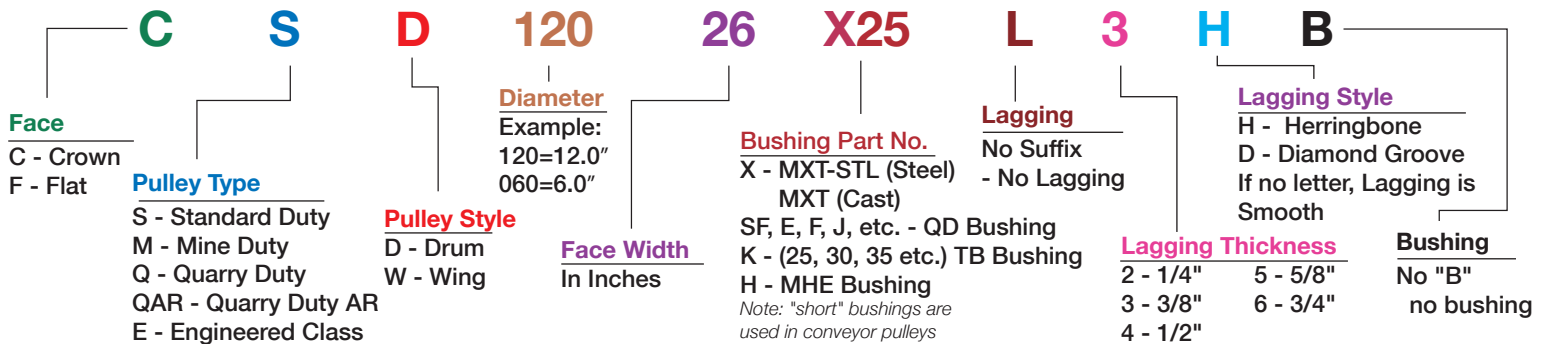

HEAVY DUTY CONVEYOR PULLEYS

STANDARD DUTY DRUM PULLEYS

MINE DUTY DRUM PULLEYS

QUARRY DUTY DRUM PULLEYS

ENGINEERED CLASS DRUM PULLEYS

MACHINED DRUM PULLEYS

STANDARD DUTY WING PULLEY

QUARRY DUTY WING PULLEY

MINE DUTY WING PULLEY

QUARRY DUTY "AR" WING PULLEY

PART NOMENCLATURE

SPECIALS

- Also available: • Spiral Pulleys • "DSP" Dead Shaft Pulleys • V-Guide Pulleys
• "VC" Vulcanized Ceramic Lagging • Ceramic Lagging
• Take-Up Frames