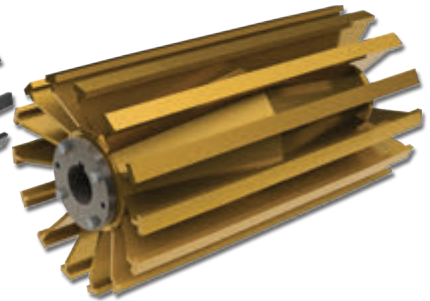

HEAVY DUTY CONVEYOR PULLEYS

STANDARD DUTY DRUM PULLEYS

MINE DUTY DRUM PULLEYS

QUARRY DUTY DRUM PULLEYS

ENGINEERED CLASS DRUM PULLEYS

MACHINED DRUM PULLEYS

STANDARD DUTY WING PULLEY

QUARRY DUTY WING PULLEY

MINE DUTY WING PULLEY

QUARRY DUTY "AR" WING PULLEY

PART NOMENCLATURE

SPECIALS

- Also available: • Spiral Pulleys • "DSP" Dead Shaft Pulleys • V-Guide Pulleys
• "VC" Vulcanized Ceramic Lagging • Ceramic Lagging
• Take-Up Frames