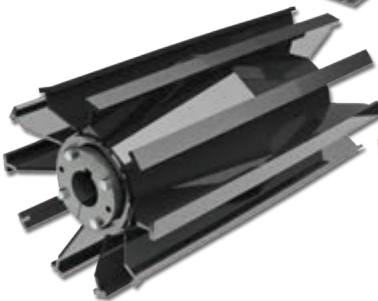

HEAVY DUTY CONVEYOR PULLEYS

STANDARD DUTY DRUM PULLEYS

MINE DUTY DRUM PULLEYS

QUARRY DUTY DRUM PULLEYS

ENGINEERED CLASS DRUM PULLEYS

MACHINED DRUM PULLEYS

STANDARD DUTY WING PULLEY

QUARRY DUTY WING PULLEY

MINE DUTY WING PULLEY

QUARRY DUTY "AR" WING PULLEY

PART NOMENCLATURE

SPECIALS

- Also available: • Spiral Pulleys • "DSP" Dead Shaft Pulleys • V-Guide Pulleys
• "VC" Vulcanized Ceramic Lagging • Ceramic Lagging
• Take-Up Frames